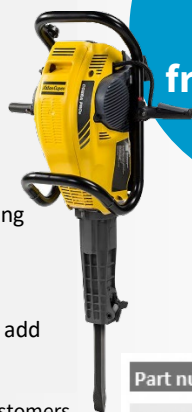

Cobra petrol breakers – get your PROe special BLACK FRIDAY package!

Now, get even more value from the strongest and most ergonomic motor drill breaker on the market! When you buy a **new Cobra PROe breaker pack** you get a **free stomping feet** on top.

Scope of delivery of the Cobra Pack

- 1 transport trolley
- 1 petrol tank 5 l
- 1 spare candle
- 1 spare starter cord
- 1 candle key
- 1 liter impact-oil for the percussion mechanism
- 1 narrow chisel
- 1 asphalt shovel
- 1 soundproofing earphones
- 1 canister of two-stroke oil with 1 l volume for preparing your two-stroke petrol (Item no. 9238 2743 50)
- instruction and maintenance booklet and parts list

All of this is standard and with our Black Friday promo we add the stomping foot.

Discount to be applied on package valid for dealers and end customers. Valid on all orders placed in below mentioned time frame..

Offer valid from 25th November until 1st December 2021

Atlas Copco Belgium NV - Power Technique
Brusselssesteenweg 346, 3090 Overijse
Phone: +32 (0)2 689 05-56 - www.atlascopco.be
info.powertechnique@be.atlascopco.com

Atlas Copco Belgium NV - Power Technique - Office Netherlands
Merwedeweg 7, 3336 LG Zwijndrecht
Phone: +31 (0)78 6230 230 - www.atlascopco.nl
info.powertechnique@nl.atlascopco.com

Cobra PROe pack + free stomping feet

Part number	Description
3083321801	Shaft Hex 32x160 mm
3083330100	Tamping Pad, round 180mm for Hex 28/32
3083321801	Shaft Hex 32x160 mm
3083330200	Tamping Pad, square 150mm for Hex 28/32

Value of ~ € 220

Value of ~ € 230